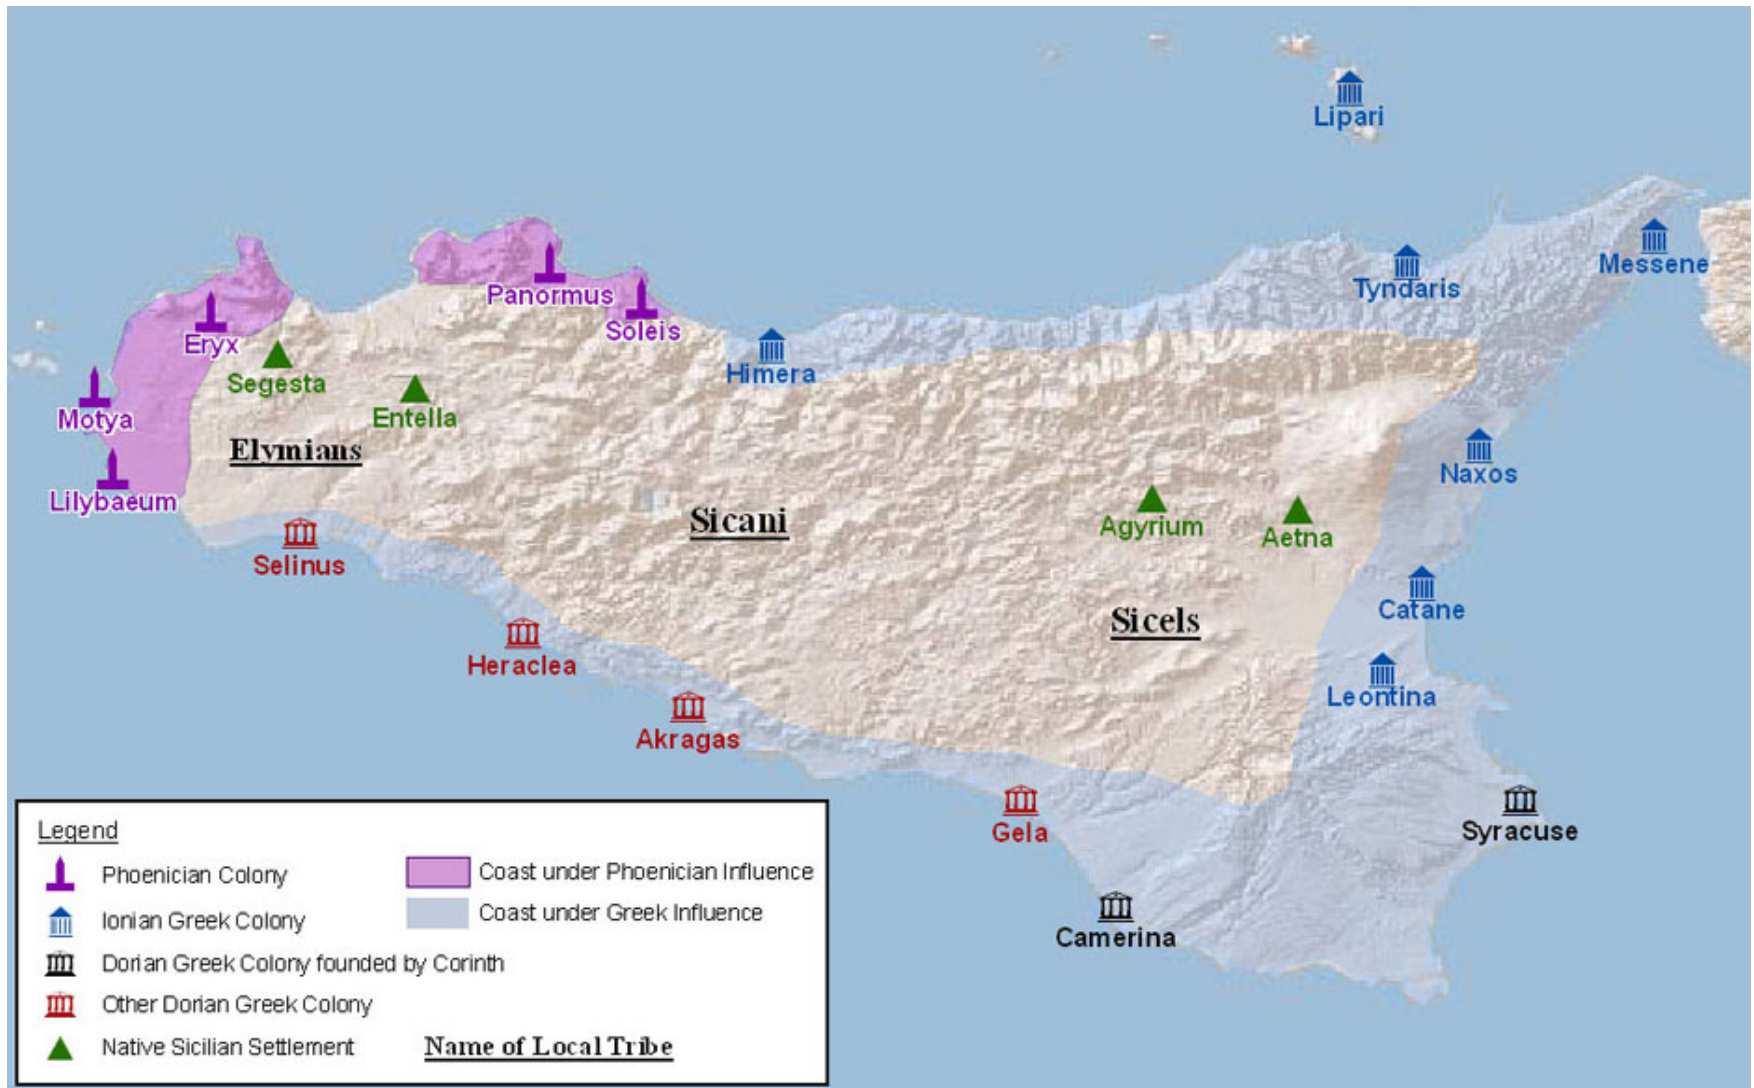

## King Agenor of Tyre's Children

King Agenor and queen Telephassa of Tyre had two legendary children.

**Cadmus** was the first Greek hero and founder and first king of Thebes, according to Greek mythology. Cadmus introduced the original Phoenician alphabet to the Greek. He was originally sent by his royal parents to seek out and escort his sister Europa back to Tyre after she was abducted from the shores of Phoenicia by Zeus.

**Europa**, after whom the continent Europe is named, was carried off to Crete by Zeus who transformed himself into a tame white bull.

# Greek and Phoenician colonies in Sicily

# The Mediterranean Biosphere Reserve Network (RRBBMed)